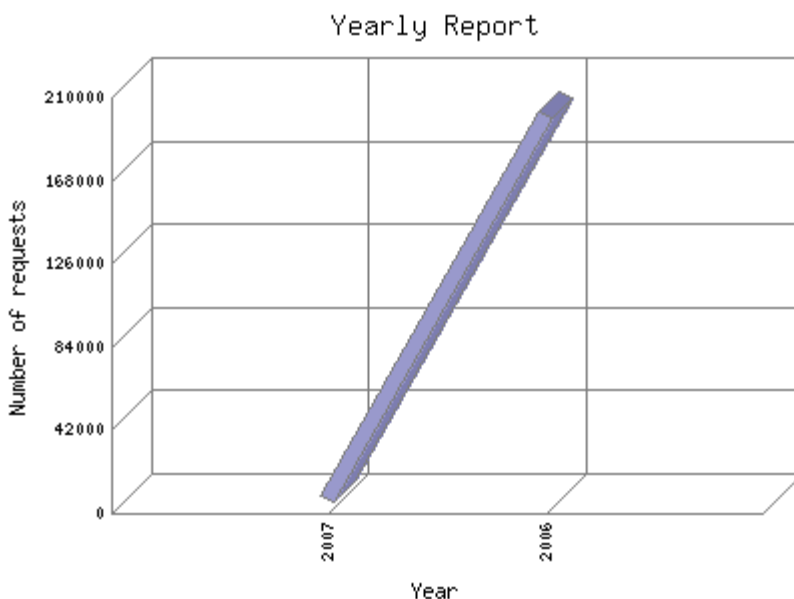

## Yearly Report

The Yearly Report shows total activity on your site for each calendar year. Remember that each page hit can result in several server requests as the images for each page are loaded. **Note:** Most likely, the first and last years will not represent a complete year's worth of data, resulting in lower hits.

Year		Number of requests	Number of page requests
1.	2006	200,686	42,391
2.	2007	7,499	2,031

Most active year 2006 : 42,391 pages sent.

Yearly average: 14807.333333333333 pages sent. 608.148 TB bytes served. **69395 requests handled.**

---

This report was generated on January 24, 2007 05:54.  
Report time frame February 5, 2006 22:05 to January 23, 2007 23:50.

**Web statistics report produced by:**

[analog 5.1](#)

[Report Magic for Analog 2.10](#)