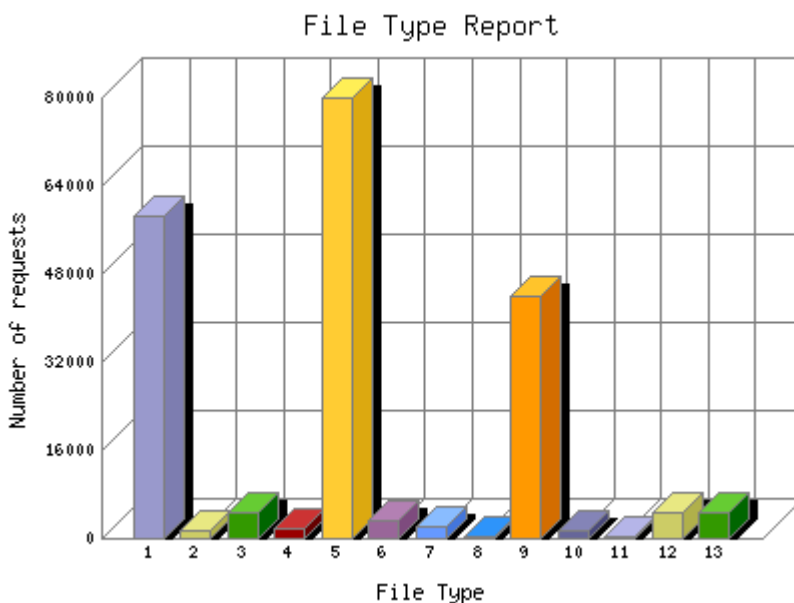

Web Site Report For time4hemp.com

File Type Report

The File Type Report identifies the type of information that is requested from the web site. GIF and JPG are the two types of graphic (image) files that are most commonly supported by web browsers. HTML (sometimes abbreviated HTM), ASP, and [directories] all represent actual pages. The number of image requests will almost always outnumber page requests as one page may contain several images.

This report shows results with at least 0.100000 percent of the total bytes. This report is sorted by amount of bytes transferred.

	File Type	Number of requests	Percentage of the bytes
1.	.gif [GIF graphics]	58,601	19.49%
2.	.mp3 [MP3 sound files]	1,346	18.80%
3.	.rm	4,636	18.4%
4.	.mpg [MPEG movie]	1,848	14.84%
5.	.jpg [JPEG graphics]	79,831	6.100%
6.	.png [PNG graphics]	3,105	6.36%

This report was generated on January 24, 2007 05:54.
Report time frame February 5, 2006 22:05 to January 23, 2007 23:50.

Web statistics report produced by:

[analog 5.1](#)

[Report Magic for Analog 2.10](#)